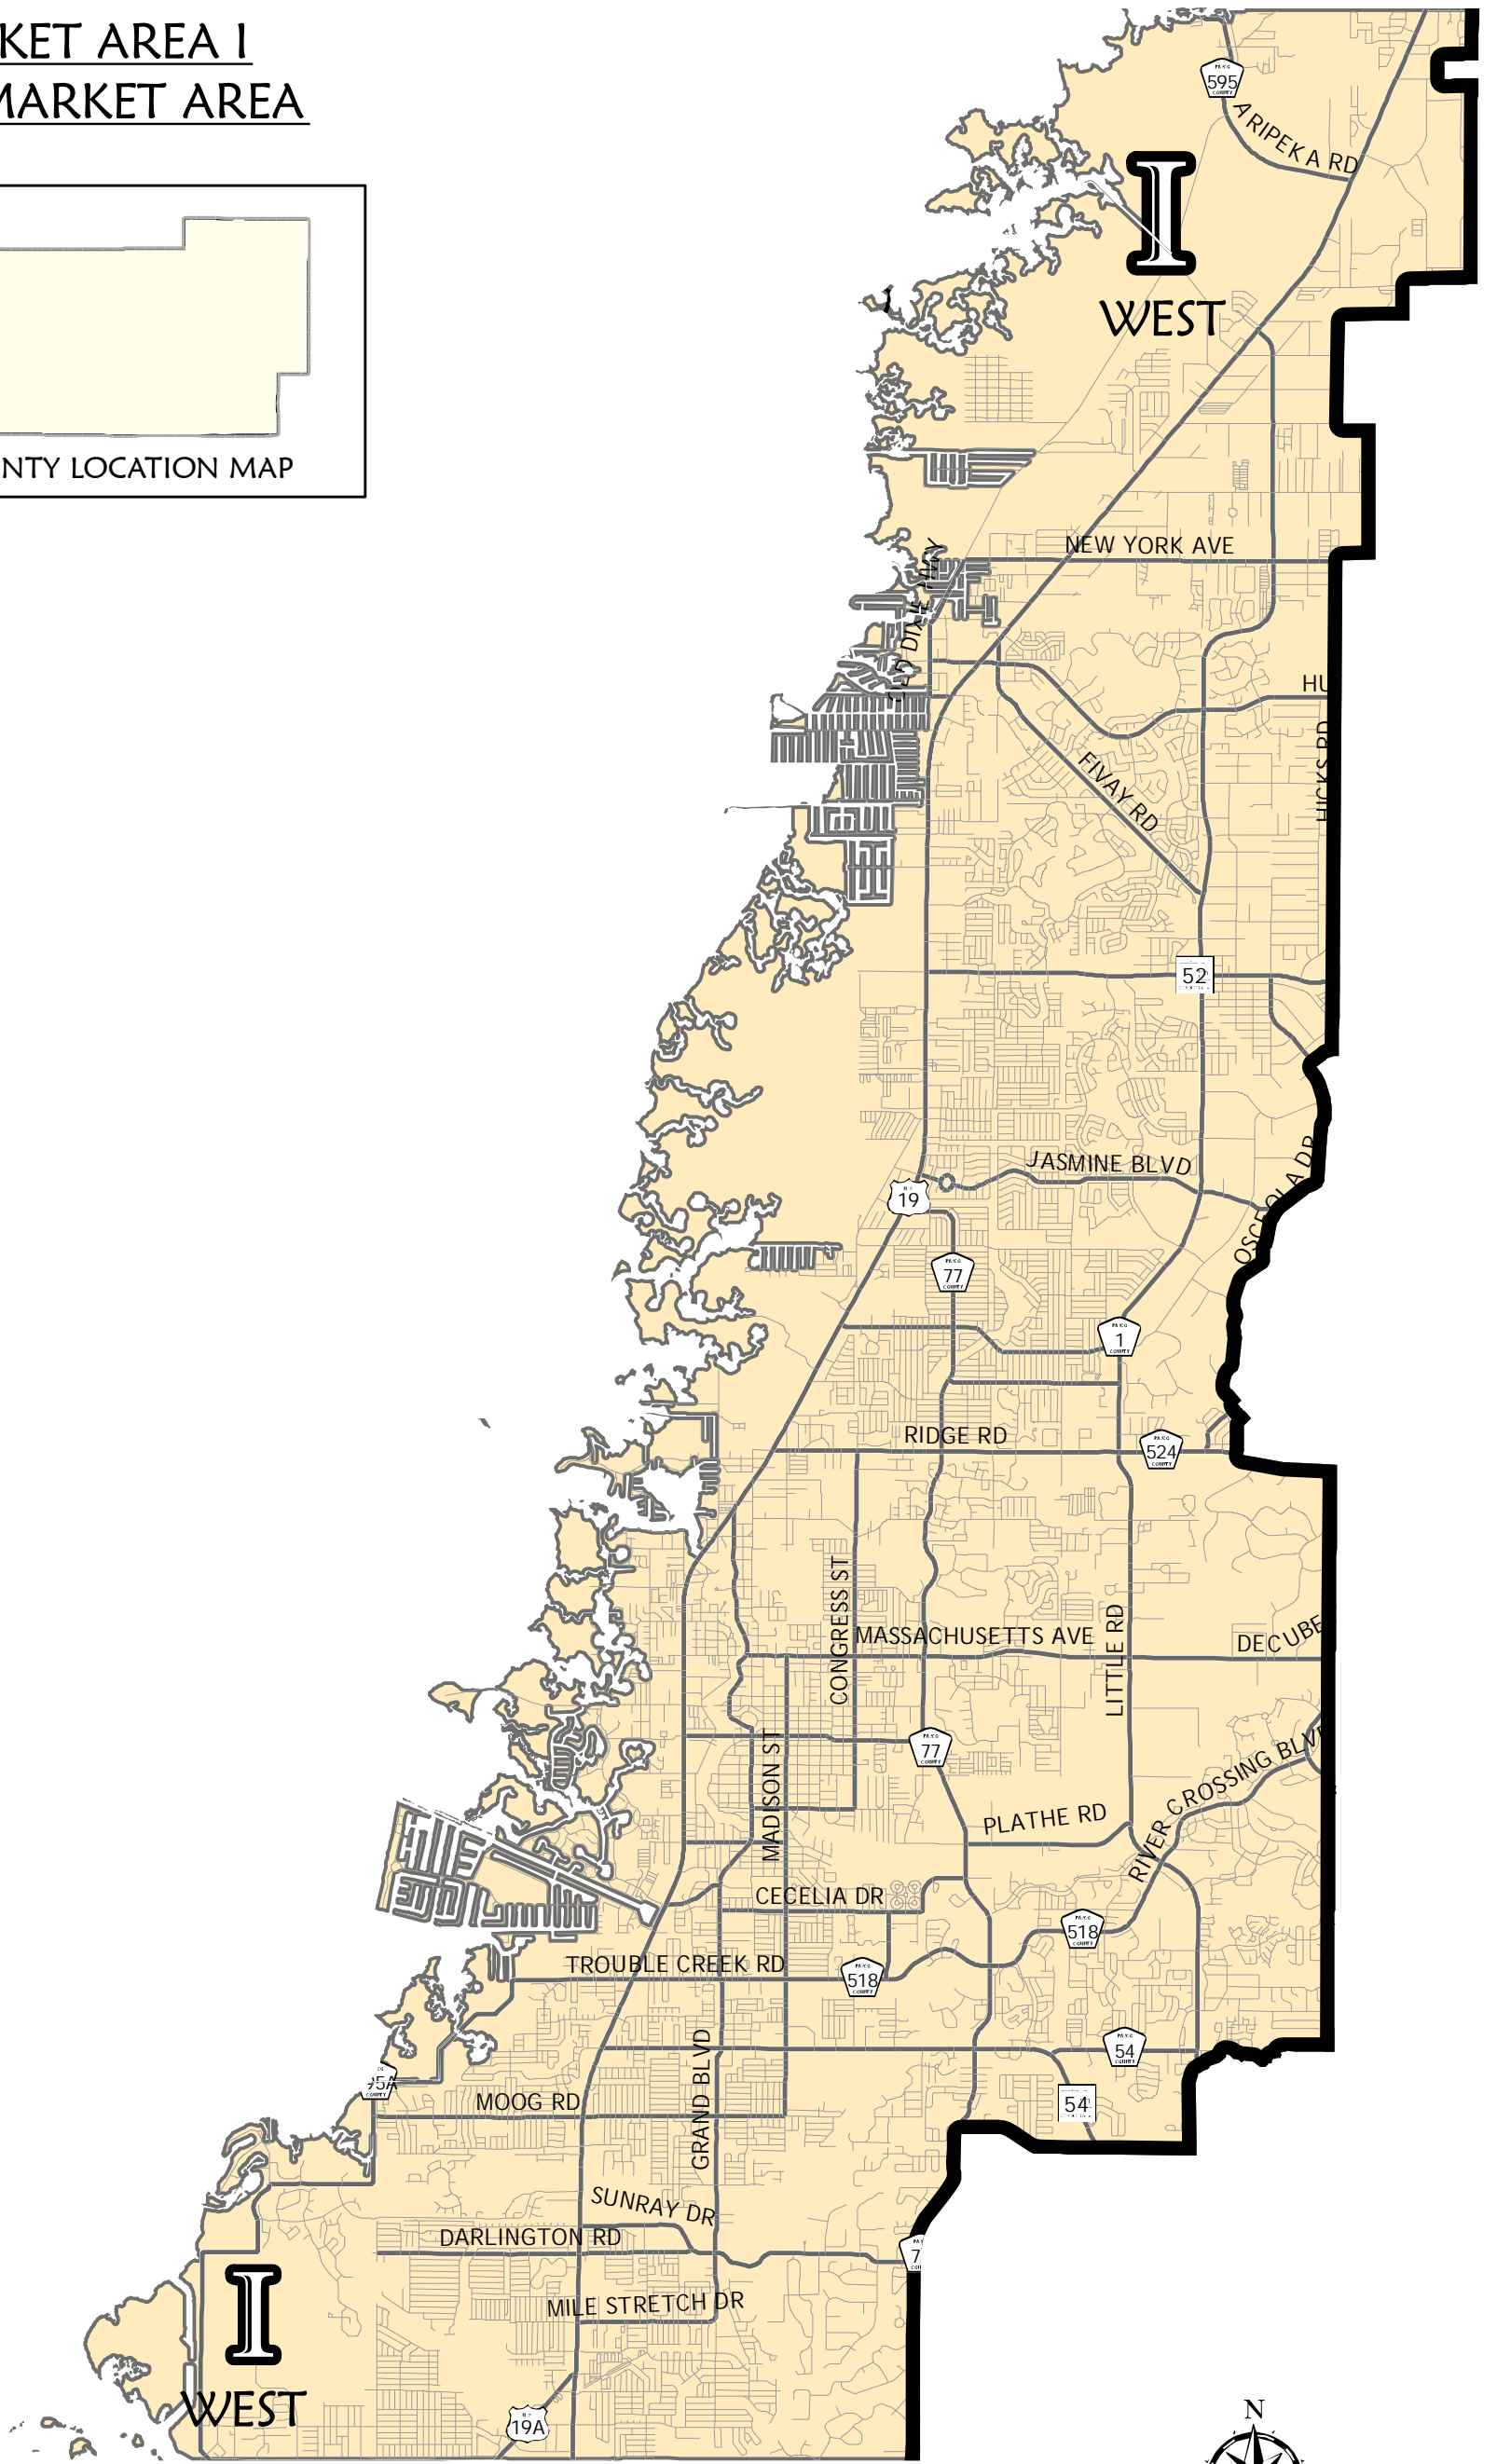

MAP 2-17

MARKET AREA I WEST MARKET AREA

ORDINANCE 10-20
ADOPTED: 08/10/10
EFFECTIVE: 10/22/10