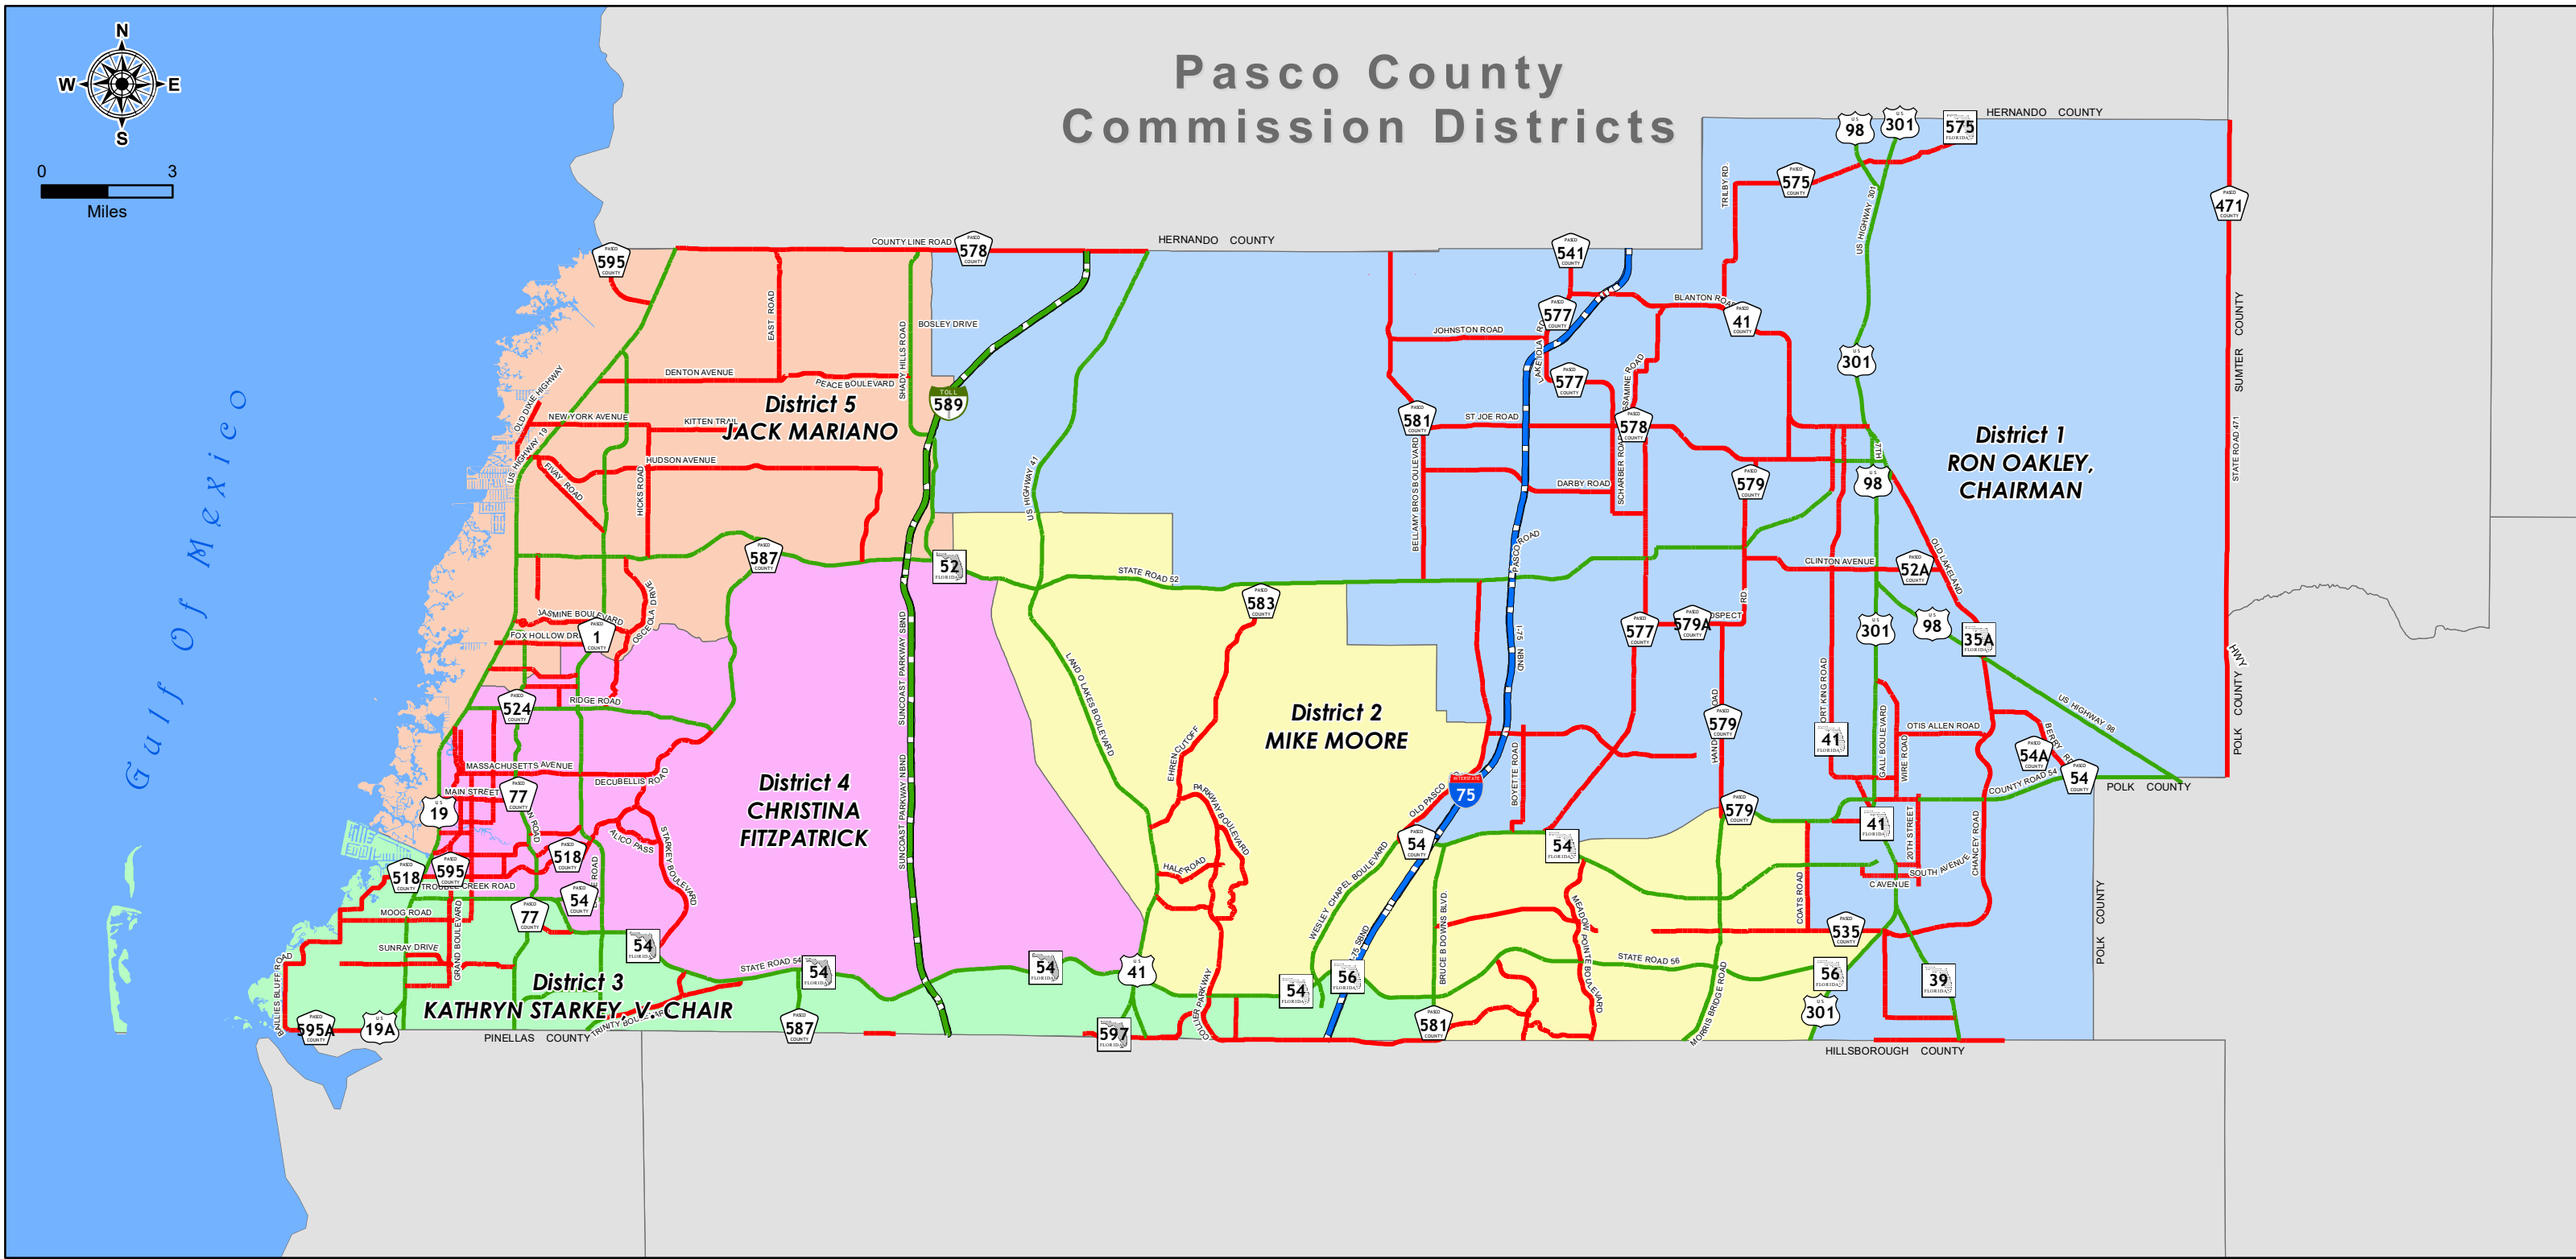

Pasco County Commission Districts

0 3
Miles

-  Arterial Road
-  Collector Road
-  Interstate Road
-  Toll Road

-  District 1 - Ron Oakley
-  District 2 - Mike Moore
-  District 3 - Kathryn Starkey
-  District 4 - Christina Fitzpatrick
-  District 5 - Jack Mariano

**Serving Our Community
to Create a Better Future**

This map is for informational purposes only. The data contained herein is not collected under the supervision of, or approved by, a licensed surveyor. It is not intended for any legal use. The data does not meet the minimum technical standards under the Florida Administrative Code 61G17-6. The Pasco County Board of County Commissioners does not accept any responsibility for errors or omissions of any kind contained in the data herein. All products and derivations from the data contained herein must retain this disclaimer.