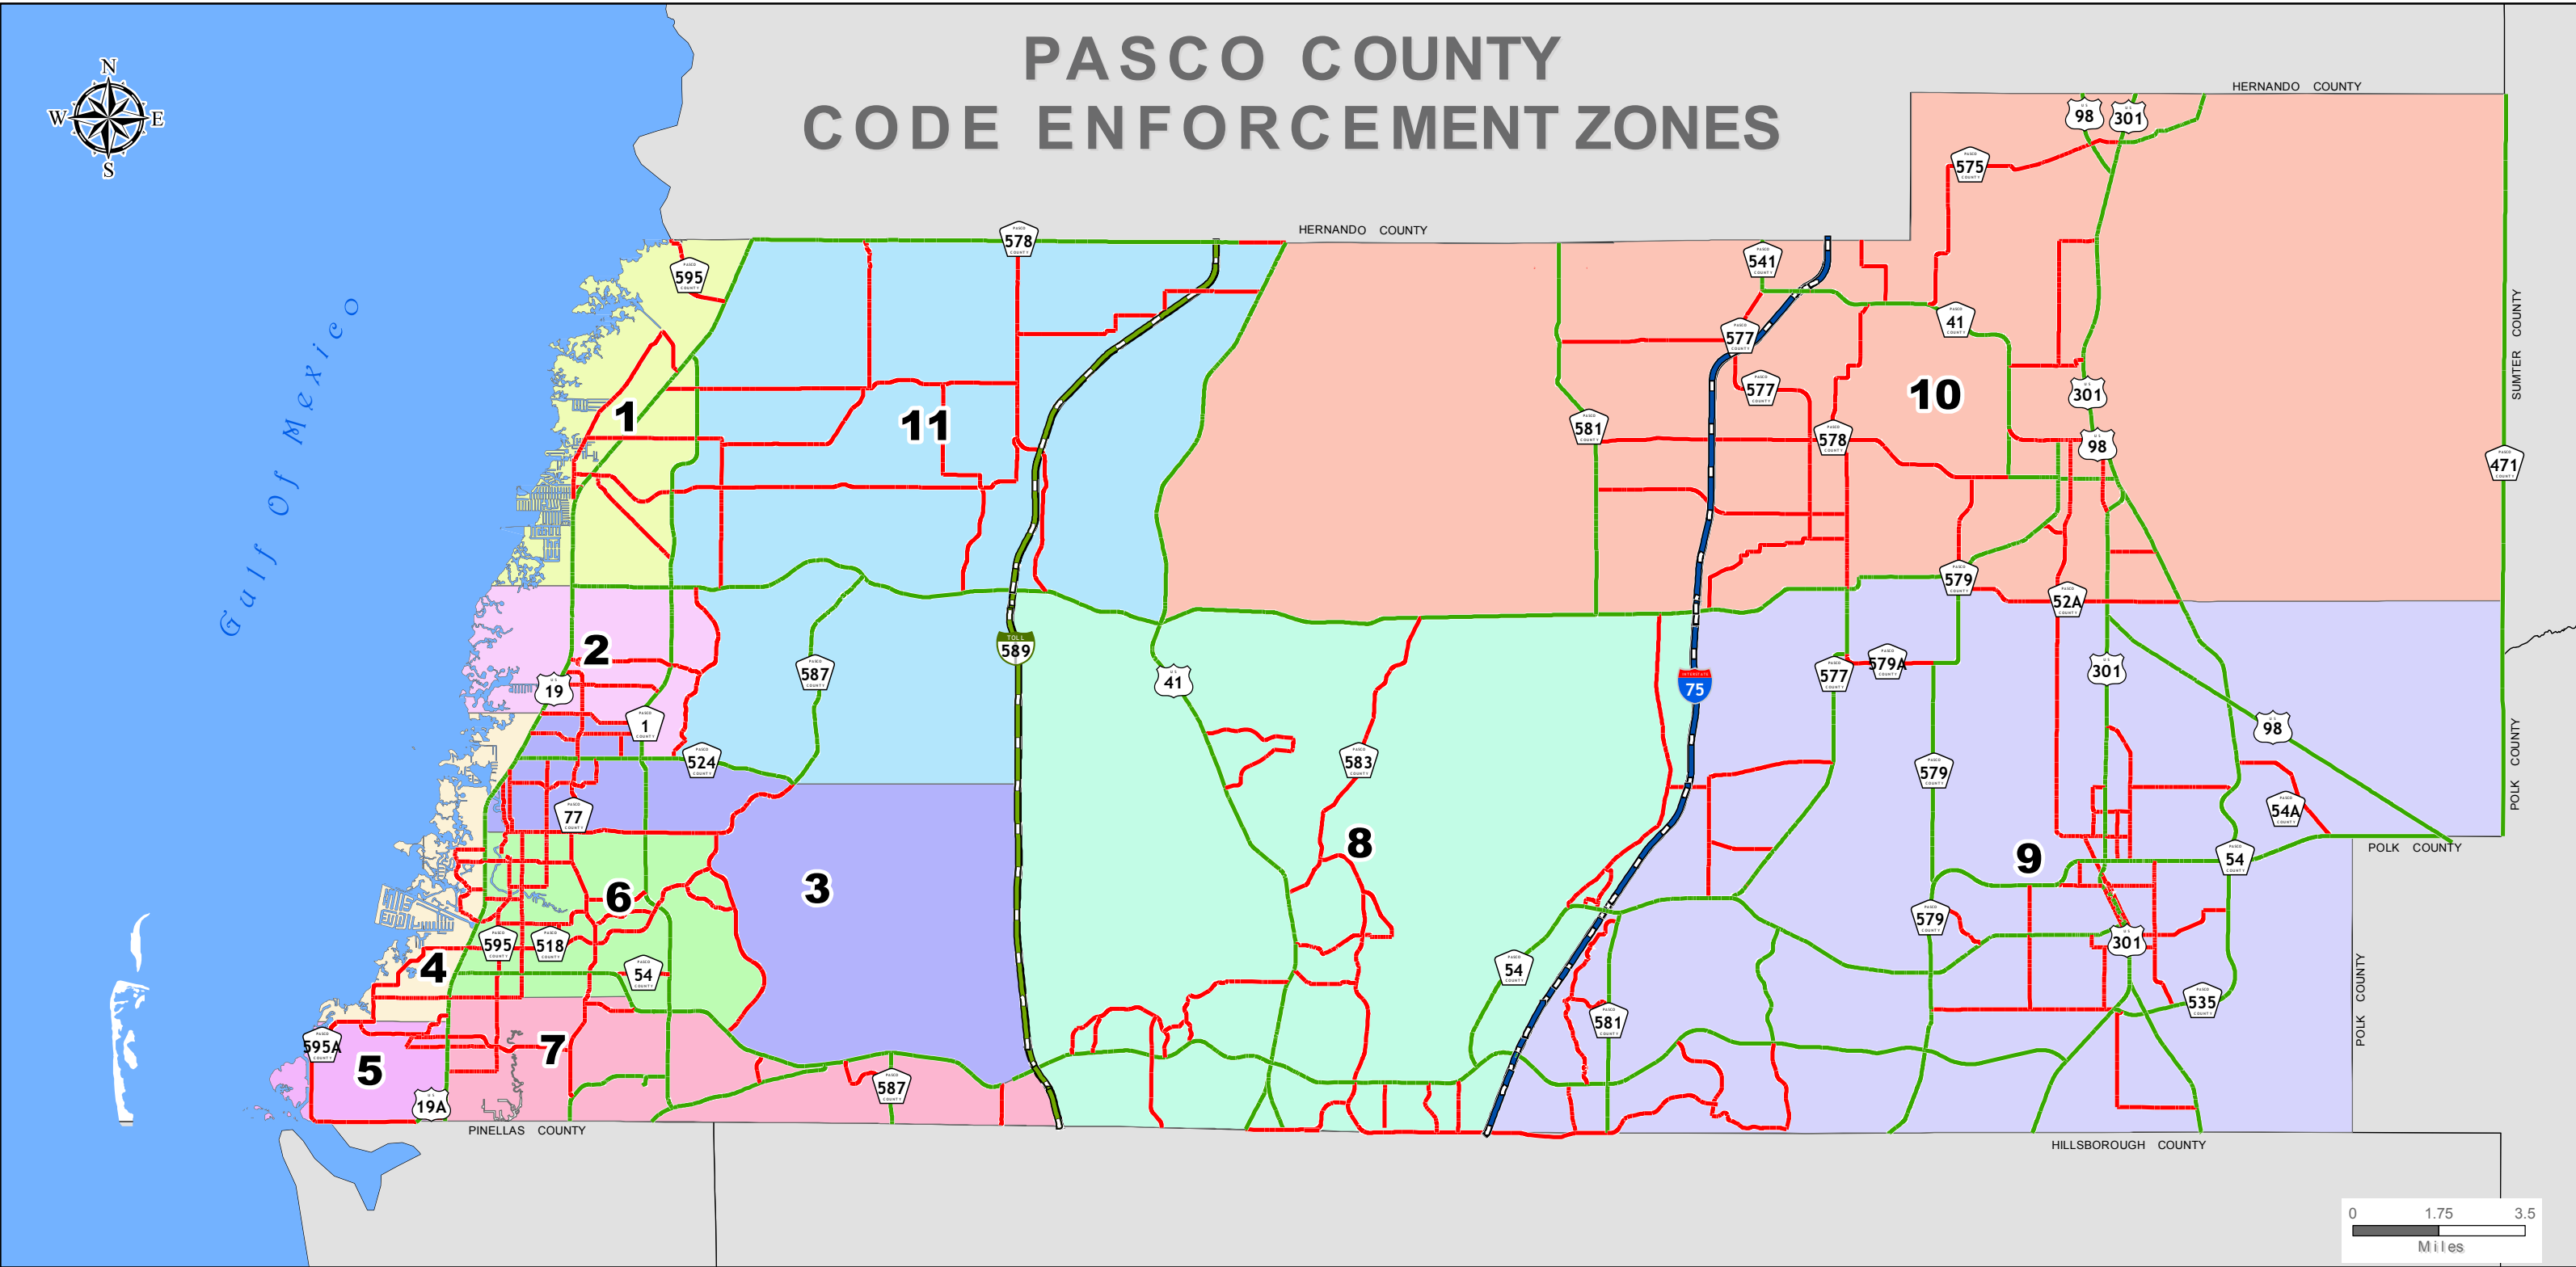

# PASCO COUNTY CODE ENFORCEMENT ZONES

Gulf of Mexico

QR Code to  
Pasco Mapper

### Roads

- ARTERIAL
- COLLECTOR
- INTERSTATE
- TOLL

### Zone

- |    |   |
|----|---|
| 1  | 5 |
| 10 | 6 |
| 11 | 7 |
| 2  | 8 |
| 3  | 9 |

This map is for informational purposes only. The data contained herein is not collected under the supervision of, or approved by, a licensed surveyor. It is not intended for any legal use. The data does not meet the minimum technical standards under the Florida Administrative Code 61G17-6. The Pasco County Board of County Commissioners does not accept any responsibility for errors or omissions of any kind contained in the data herein. All products and derivations from the data contained herein must retain this disclaimer.