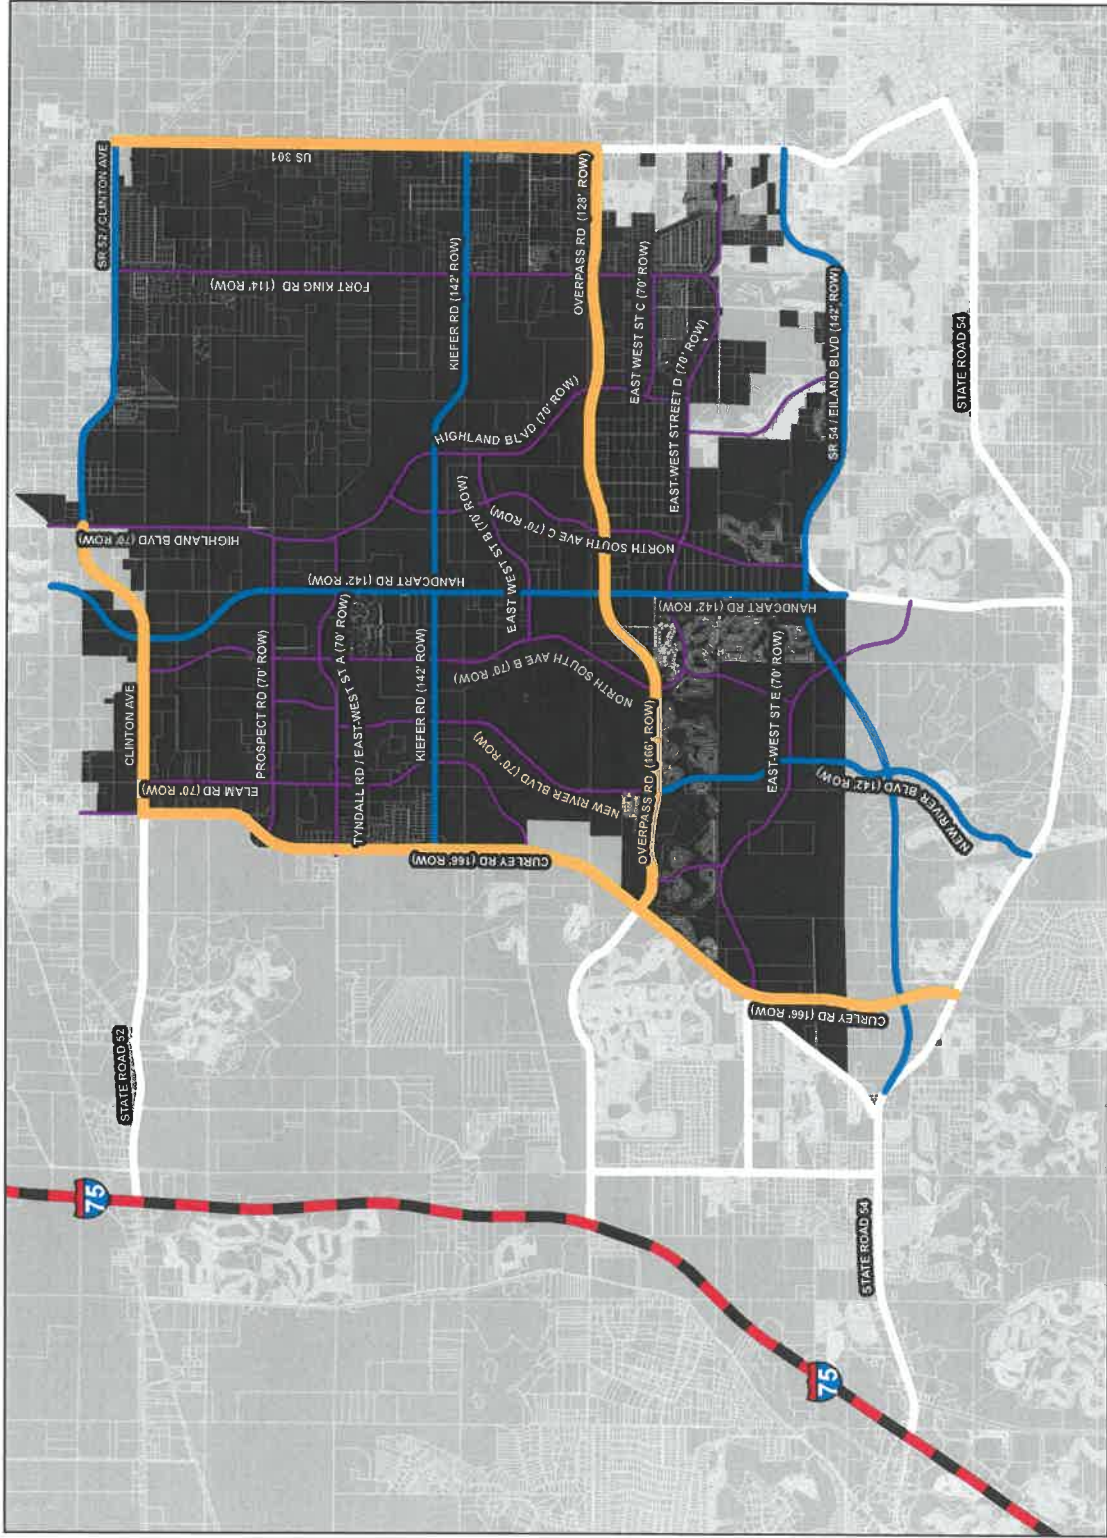

FIGURE PH-4: 2065 FUTURE TRANSPORTATION MAP

1. **LEGEND**
2. **LANES**
3. 2 Lanes
   - 4 Lanes
   - 6 Lanes

Map Created By:

HEIDT DESIGN
www.heidtdesign.com

0 5,000 10,000 Feet

Source: Heitl Design, Pasco County, Pasco County PAC, FOOT
Date of Source Data: January 3, 2020