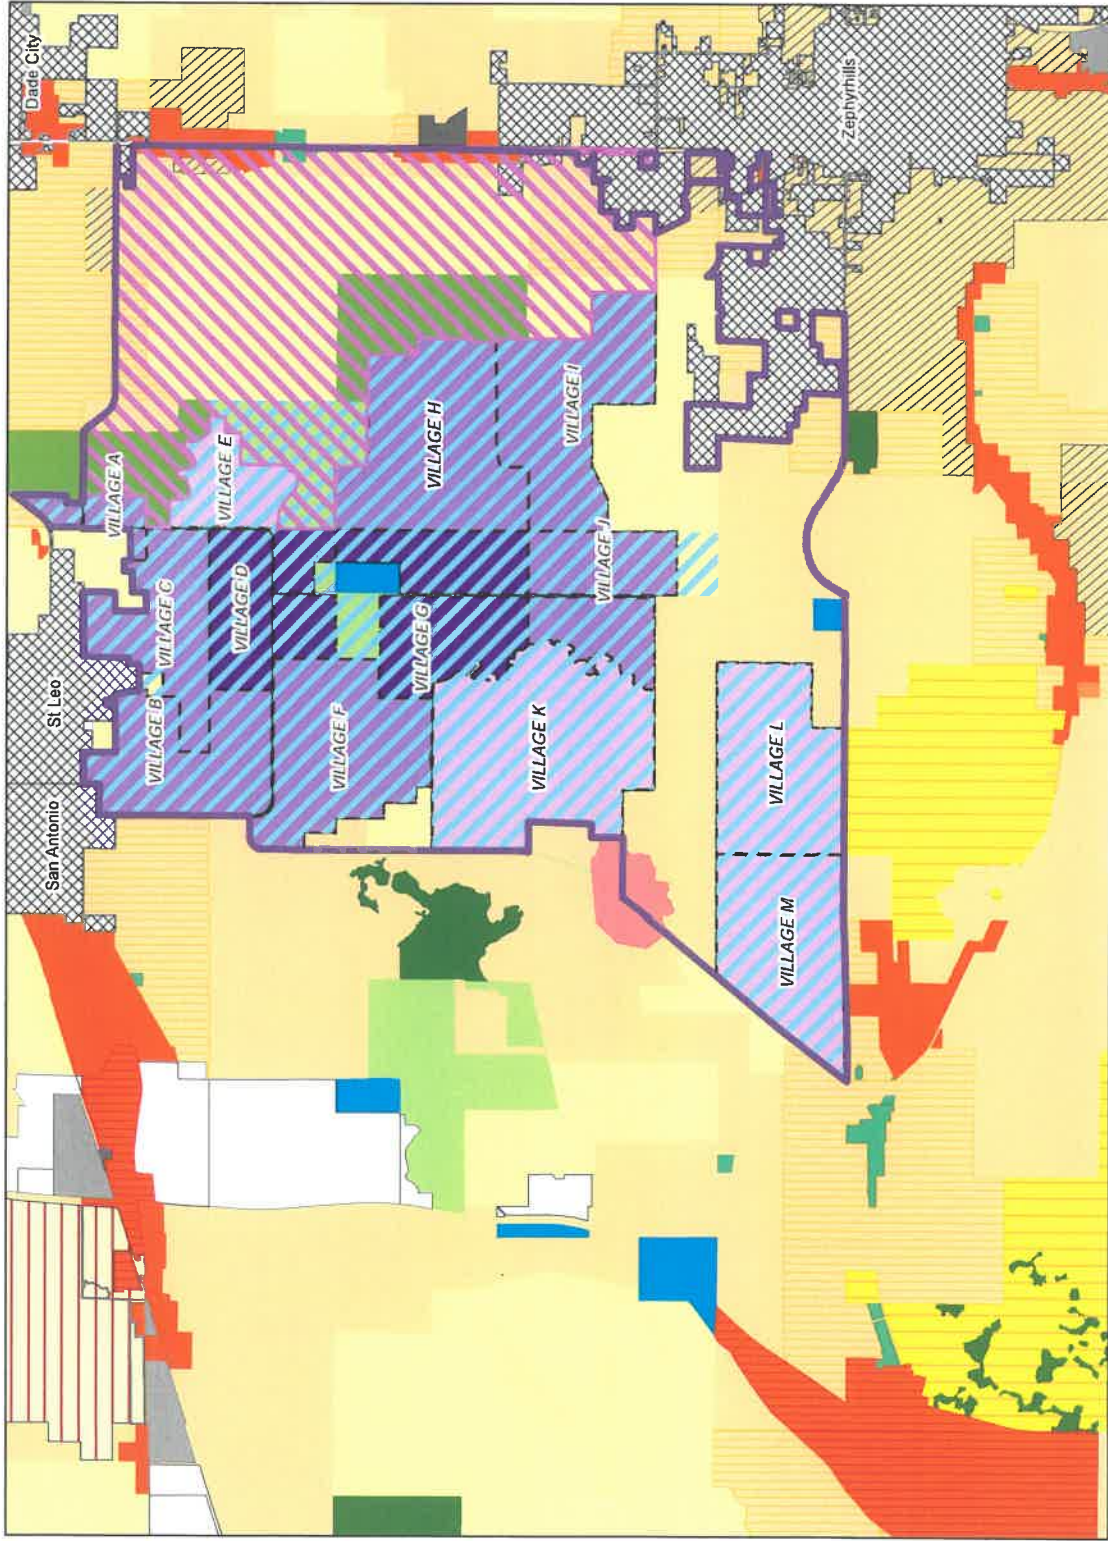

FIGURE PH-6: PASADENA HILLS 2065 FUTURE LAND USE MAP

Map Created By:

HEIDT
DESIGN
www.heidtdesign.com

Source: Heidt Design, Pasco County, Pasco County PAO, SVP/WMD